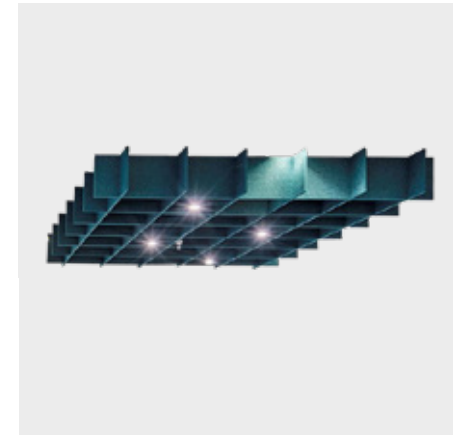

ekko®
Creating quiet

ACOUSTIC CEILINGS

Leipzig

A custom Y-shaped baffle with integral linear light.

Size: 1475x1230 | 1400x1200 |

Munich

Suspended acoustic raft light, ideal for reducing noise in meeting spaces.

Size: | 1200x1200 | 2400x1200 |

Solingen

PET ceiling tile with in-built baffles can be used as a ceiling detail in groups.

Size: | 595x595x160 |

Osnabrück

Acoustic suspended ceiling tile. Colours can be mixed up to create patterns or zoning.

Size: 1475x1230 | 1400x1200 |

Dortmund

This feature light can be used as a ceiling detail over desking and break out areas.

Size: | 1250 | 1650 |

Seigen

A PET raft design, this feature raft can be used as a ceiling detail

Size: 1200x1200 | 1200x2400 |

Heidelberg

This insert can be kept plain or have a LED panel above to shine through.

Size: | 595x595x160 |

Kassel

Acoustic grid ceiling raft, The Kassel is a light and sound-absorbing solution in one.