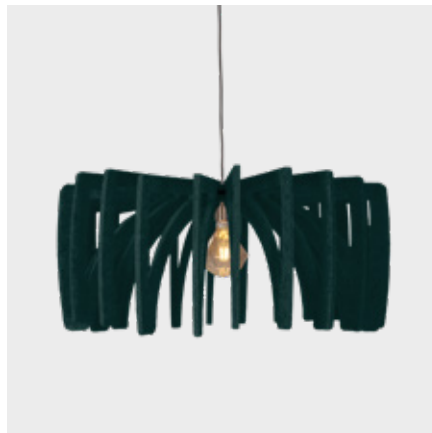

Size:

| Ø 840 x 1360 |

Lünen Linear

This feature light can be used as a ceiling detail over desking, reception desks and break out areas in offices and hospitality settings.

Size: | 1445 | 1710 | 2010 | 2295 |

Lünen Disc

This feature light can be used as a ceiling detail over desking and break out areas. Perfect when paired with a round meeting table to reduce noise pollution in a work setting.

Size: | Ø 540 x 300 | Ø 840 x 300 |

Krefeld

This PET acoustic light combines a designer pendant with great sound absorption.

Size: | 600x434 |

Lübeck

Designed for interior collaborative spaces, Available in a range of colours.

Size: 1475x1230 | 1400x1200 |

Mannheim

This acoustic pendant light is made of 60% recycled and 100% recyclable PET.

Size: | 590x500 |

Kiel

A statement piece which will stand out in any space.

Size: | 800x350 |

Hanover

Available in a range of colours, the light is made of 60% recycled PET and 100% recyclable.