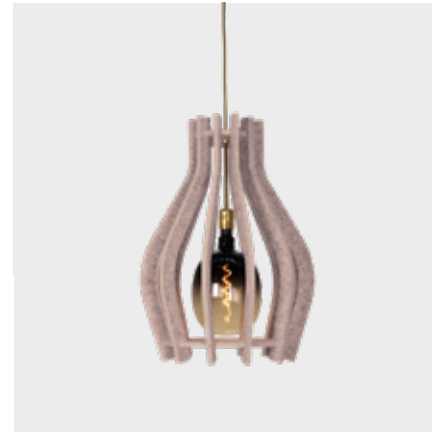

Krefeld

This PET acoustic light combines a designer pendant with great sound absorption.

Size: | 600x434 |