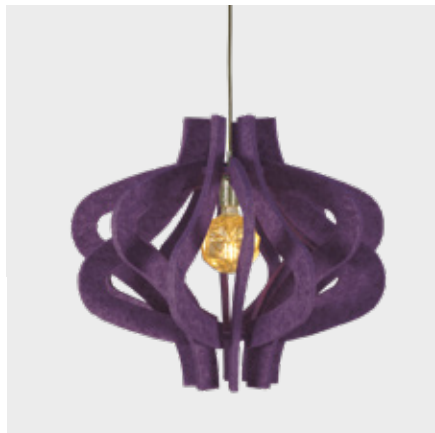

Krefeld

This PET acoustic light combines a designer pendant with great sound absorption.

Size: | 600x434 |

Lübeck

Designed for interior collaborative spaces, Available in a range of colours.

Size: 1475x1230 | 1400x1200 |

Mannheim

This acoustic pendant light is made of 60% recycled and 100% recyclable PET.

Size: | 590x500 |

Kiel

A statement piece which will stand out in any space.

Size: | 800x350 |

Hanover

Available in a range of colours, the light is made of 60% recycled PET and 100% recyclable.