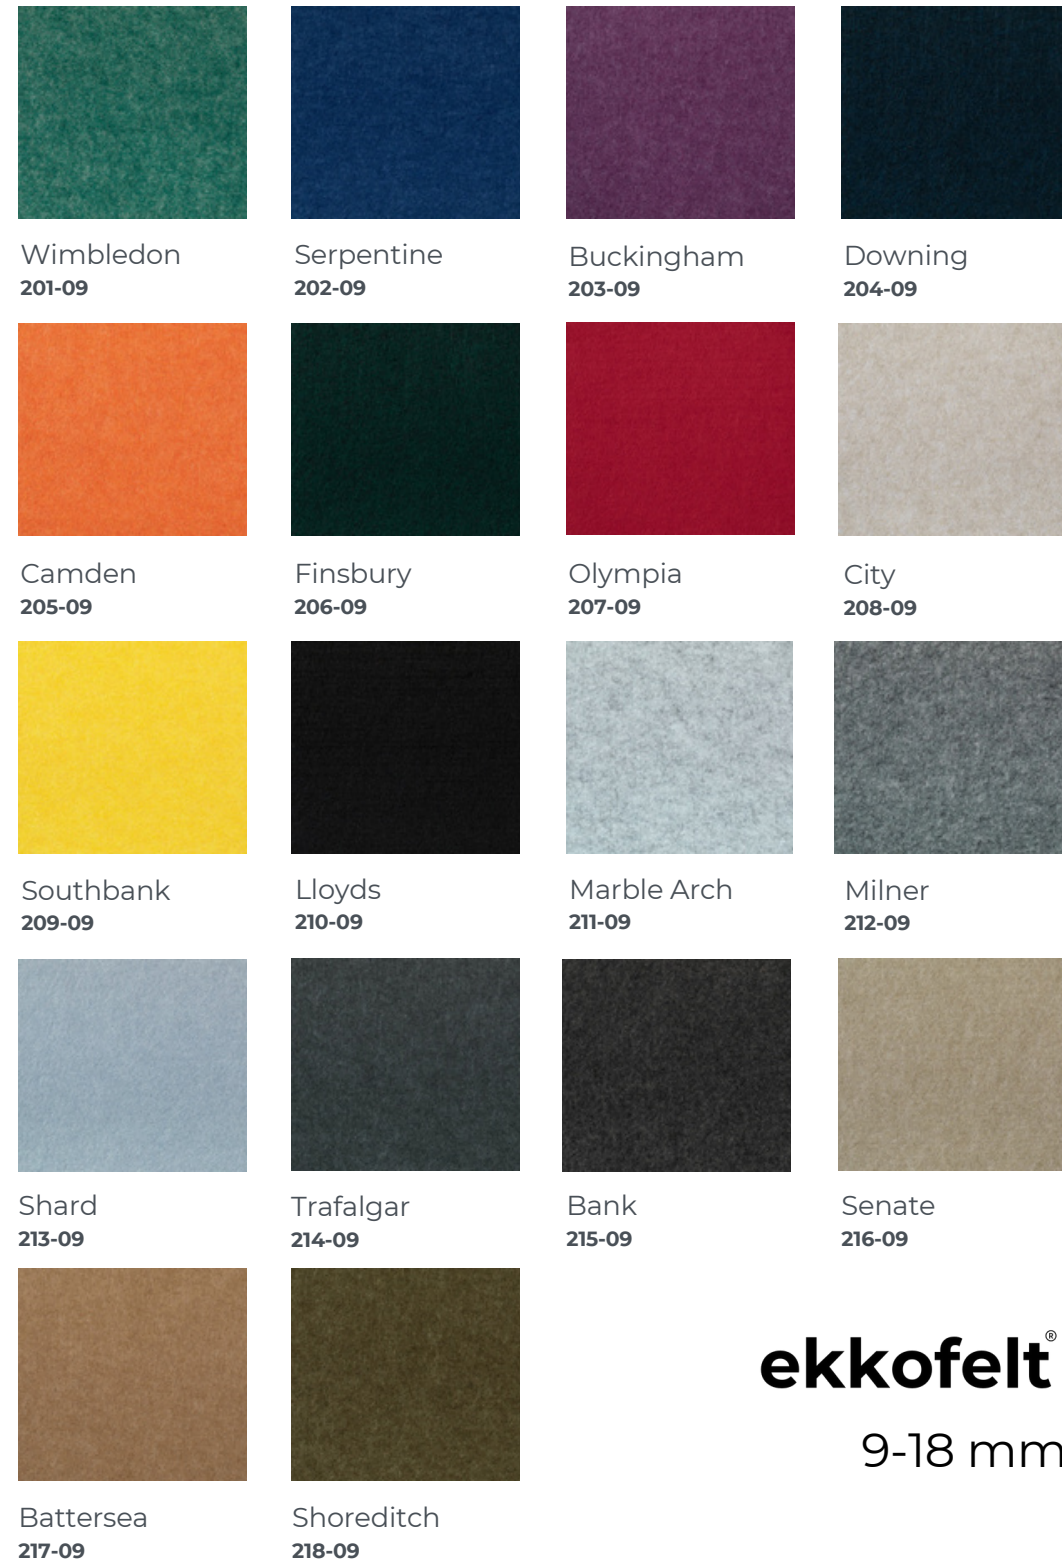

ekkofelt[®] PET Felt panels absorb sound and reduce echo, they are manufactured from 57% compressed and shredded recycled plastic bottles and 43% polyester felt to make a highly sustainable and acoustic diverse material.

***Please note the colours are photographic representations and would advise seeing a sample of the actual colour.**

ekkofelt[®]
9-18 mm

*18mm consist of x2 bonded 9mm ekkofelt sheets, using specialist glue to avoid a reduction in the acoustic efficiency.